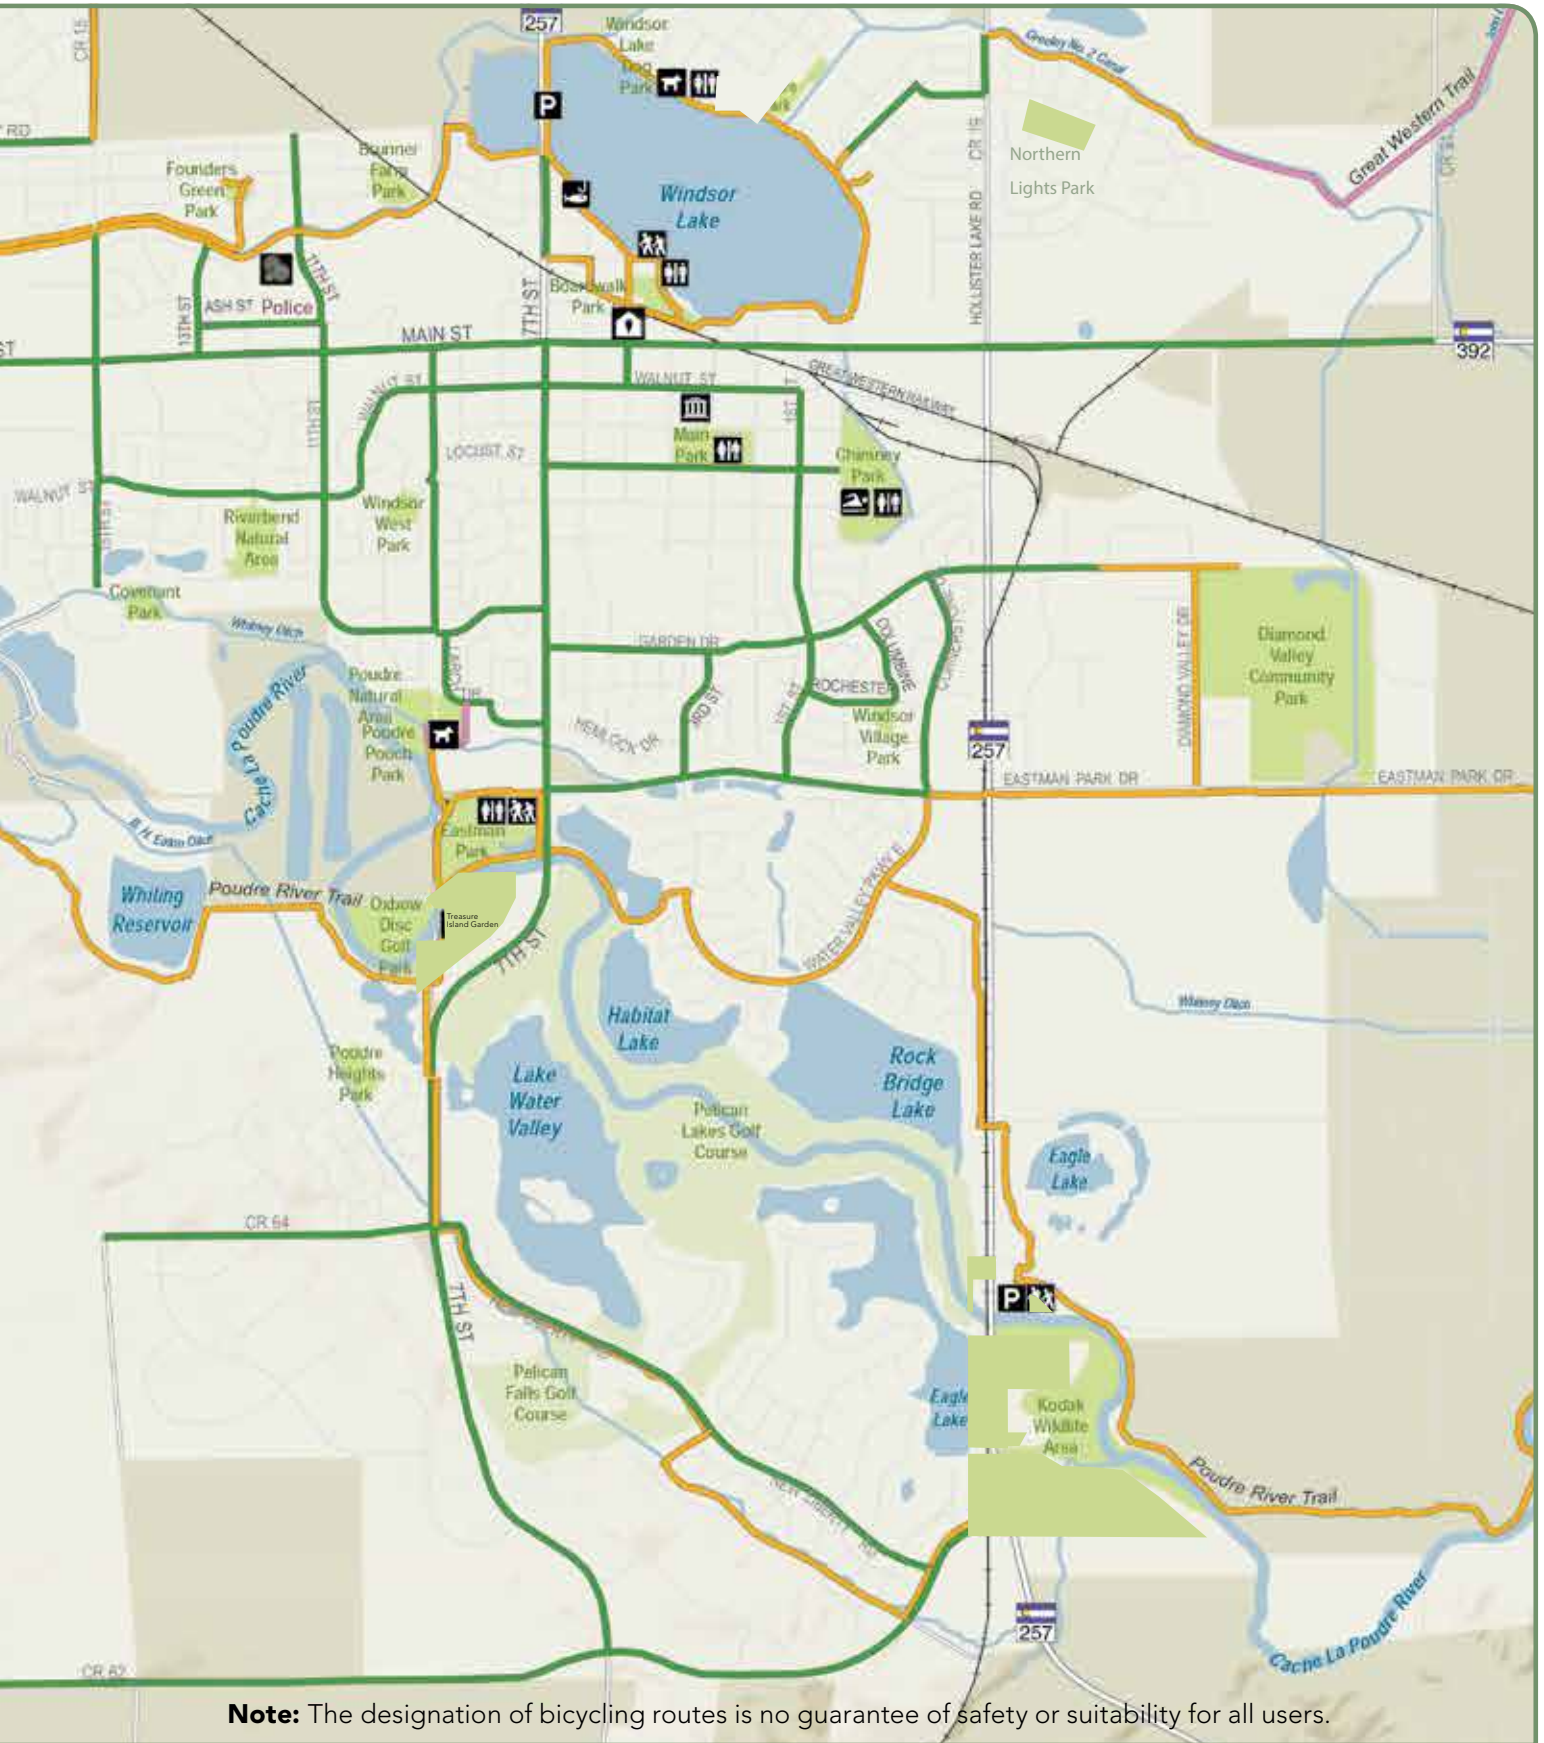

TRAIL & PARK MAP

- | | | | | | |
|-----------|-----------|---------------|-------------------|---|--------------------|
| Parking | Restrooms | Dog Park | Recreation Center | Art & Heritage Center & Boardwalk Park & Museum | Off-Street Trail |
| Trailhead | Fishing | Swimming Pool | Town Hall | Bike Route | Soft Surface Trail |

Note: The designation of bicycling routes is no guarantee of safety or suitability for all users.